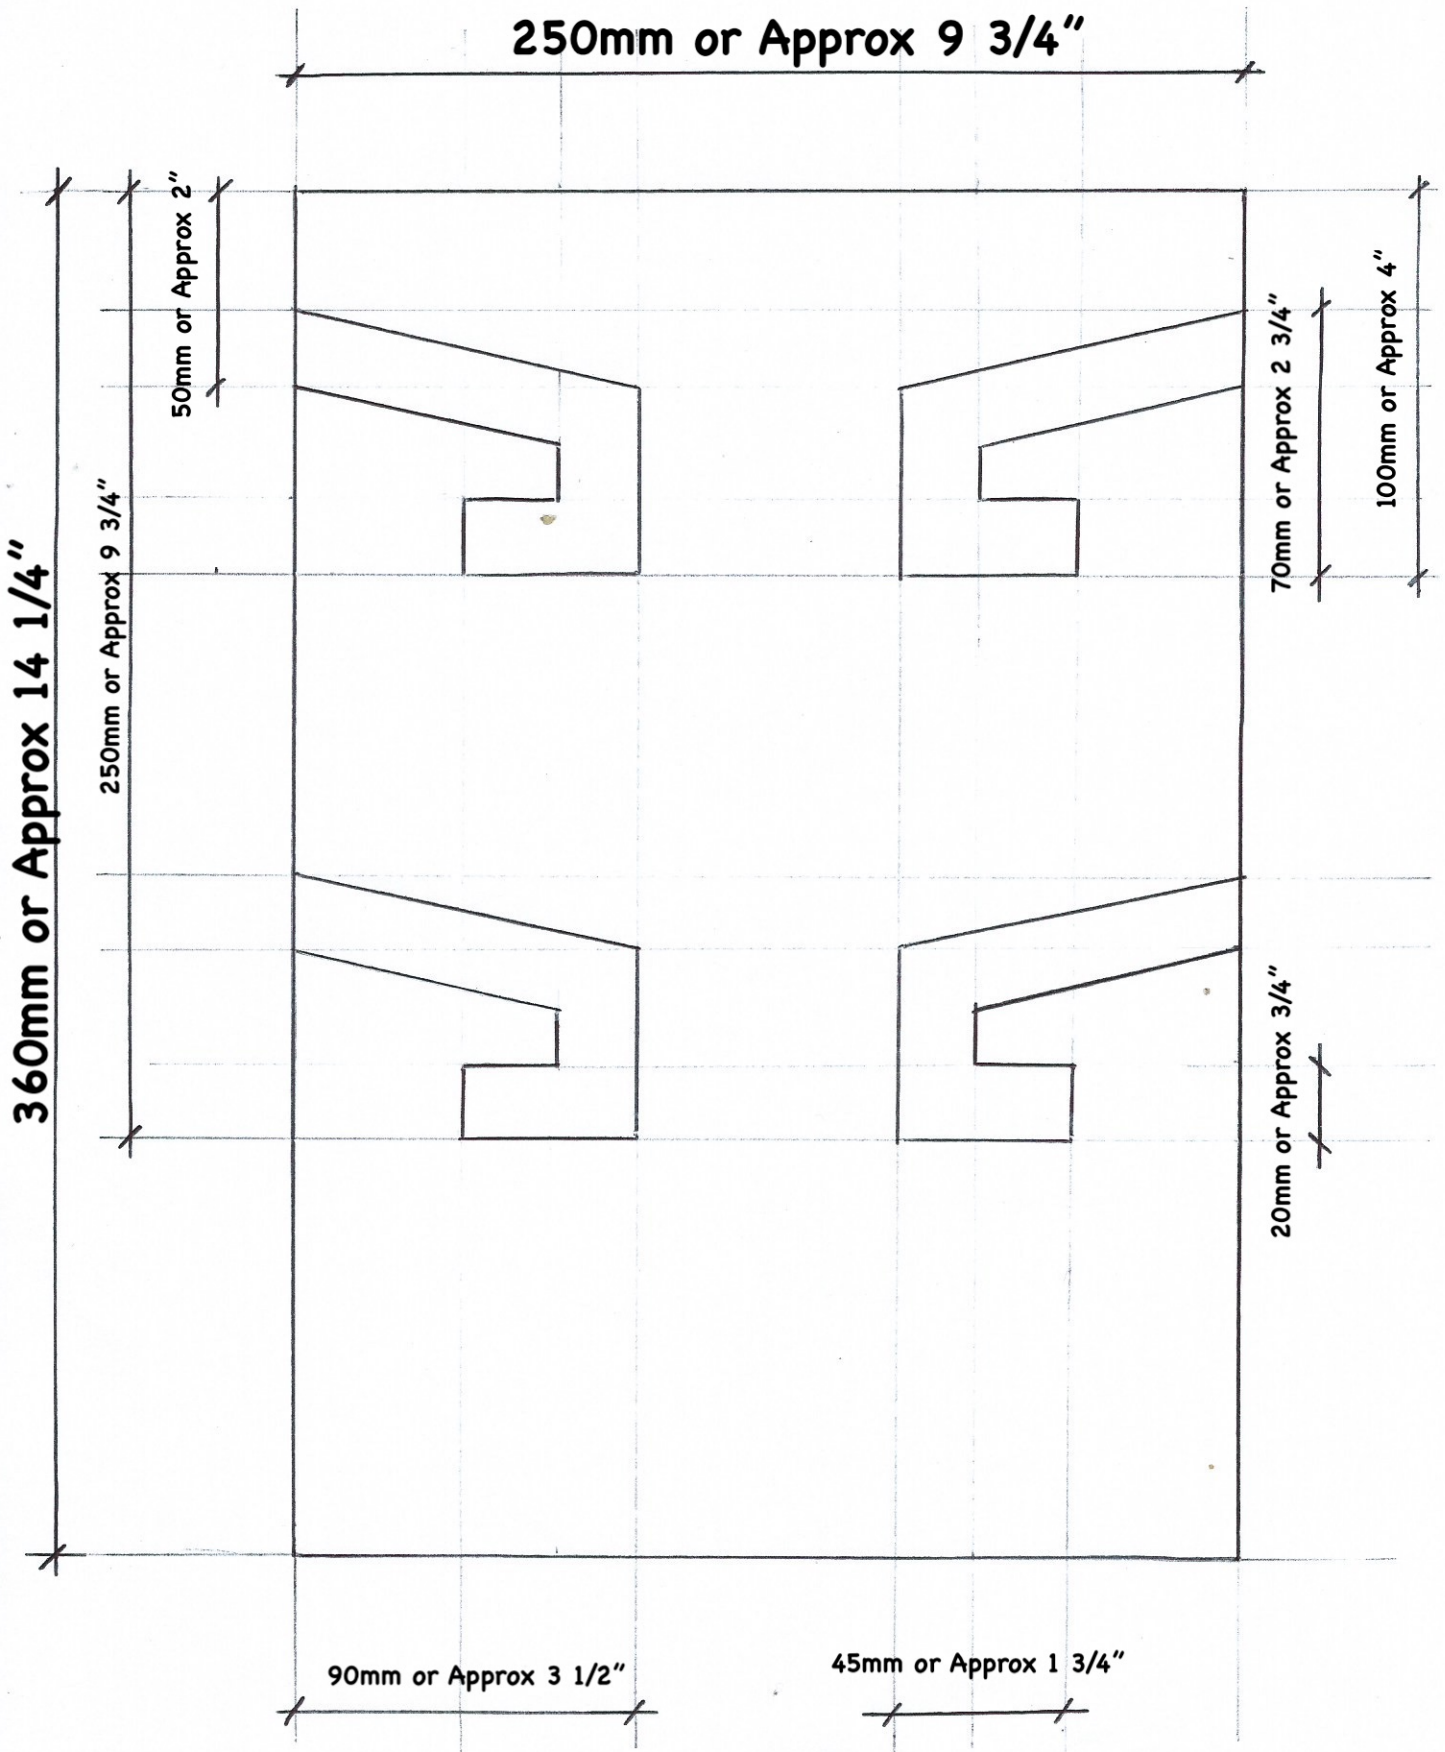

# FISHING ROD CARRIER

Scale: 1:2